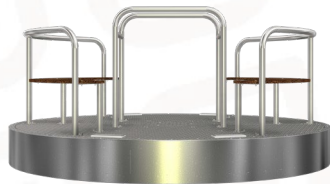

Children's inclusive carousel LUCKY

Technical data sheet

DIMETER	2470 mm
HEIGHT	900 mm
WEIGHT	345 kg
MAX VOLUME	450 kg
SAFTY ZONE	2000 mm

Material

- structural steel, aluminium corrugated sheet, stainless steel, plywood
- surface treatment - hot-dip galvanizing, anti-slip treatment for plywood
- high-quality bearing mechanism with tapered and thrust bearings

Instalation:

The structure is placed into a pre-built reinforced concrete bed with drainage and a gravel-sand base, and then securely anchored.

The equipment is certified by the Technical Inspection of the Slovak Republic and meets the safety requirements of playground equipment verified by the test according to (STN) EN 1176.