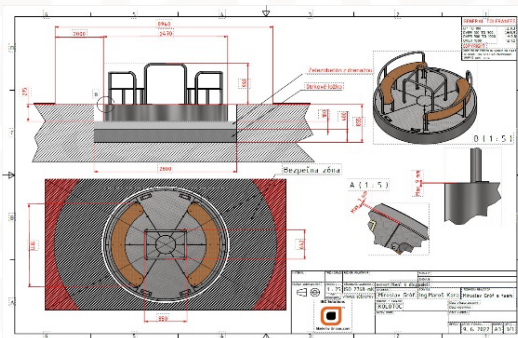

Children's inclusive carousel LUCKY

Technical data sheet

DIMETER	2470 mm
HEIGHT	900 mm
WEIGHT	345 kg
MAX VOLUME	450 kg
SAFTY ZONE	2000 mm

Material

- structural steel, aluminium corrugated sheet, stainless steel, plywood
- surface treatment - hot-dip galvanizing, anti-slip treatment for plywood
- high-quality bearing mechanism with tapered and thrust bearings

Instalation:

The structure is placed into a pre-built reinforced concrete bed with drainage and a gravel-sand base, and then securely anchored.

The equipment is certified by the Technical Inspection of the Slovak Republic and meets the safety requirements of playground equipment verified by the test according to (STN) EN 1176.