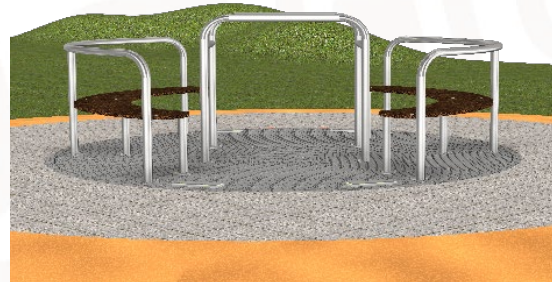

Children's inclusive carousel LUCKY

Technical data sheet

DIMETER	2470 mm
HEIGHT	900 mm
WEIGHT	345 kg
MAX VOLUME	450 kg
SAFTY ZONE	2000 mm

Material

- structural steel, aluminium corrugated sheet, stainless steel, plywood
- surface treatment - hot-dip galvanizing, anti-slip treatment for plywood
- high-quality bearing mechanism with tapered and thrust bearings

Instalation:

The structure is placed into a pre-built reinforced concrete bed with drainage and a gravel-sand base, and then securely anchored.

The equipment is certified by the Technical Inspection of the Slovak Republic and meets the safety requirements of playground equipment verified by the test according to (STN) EN 1176.